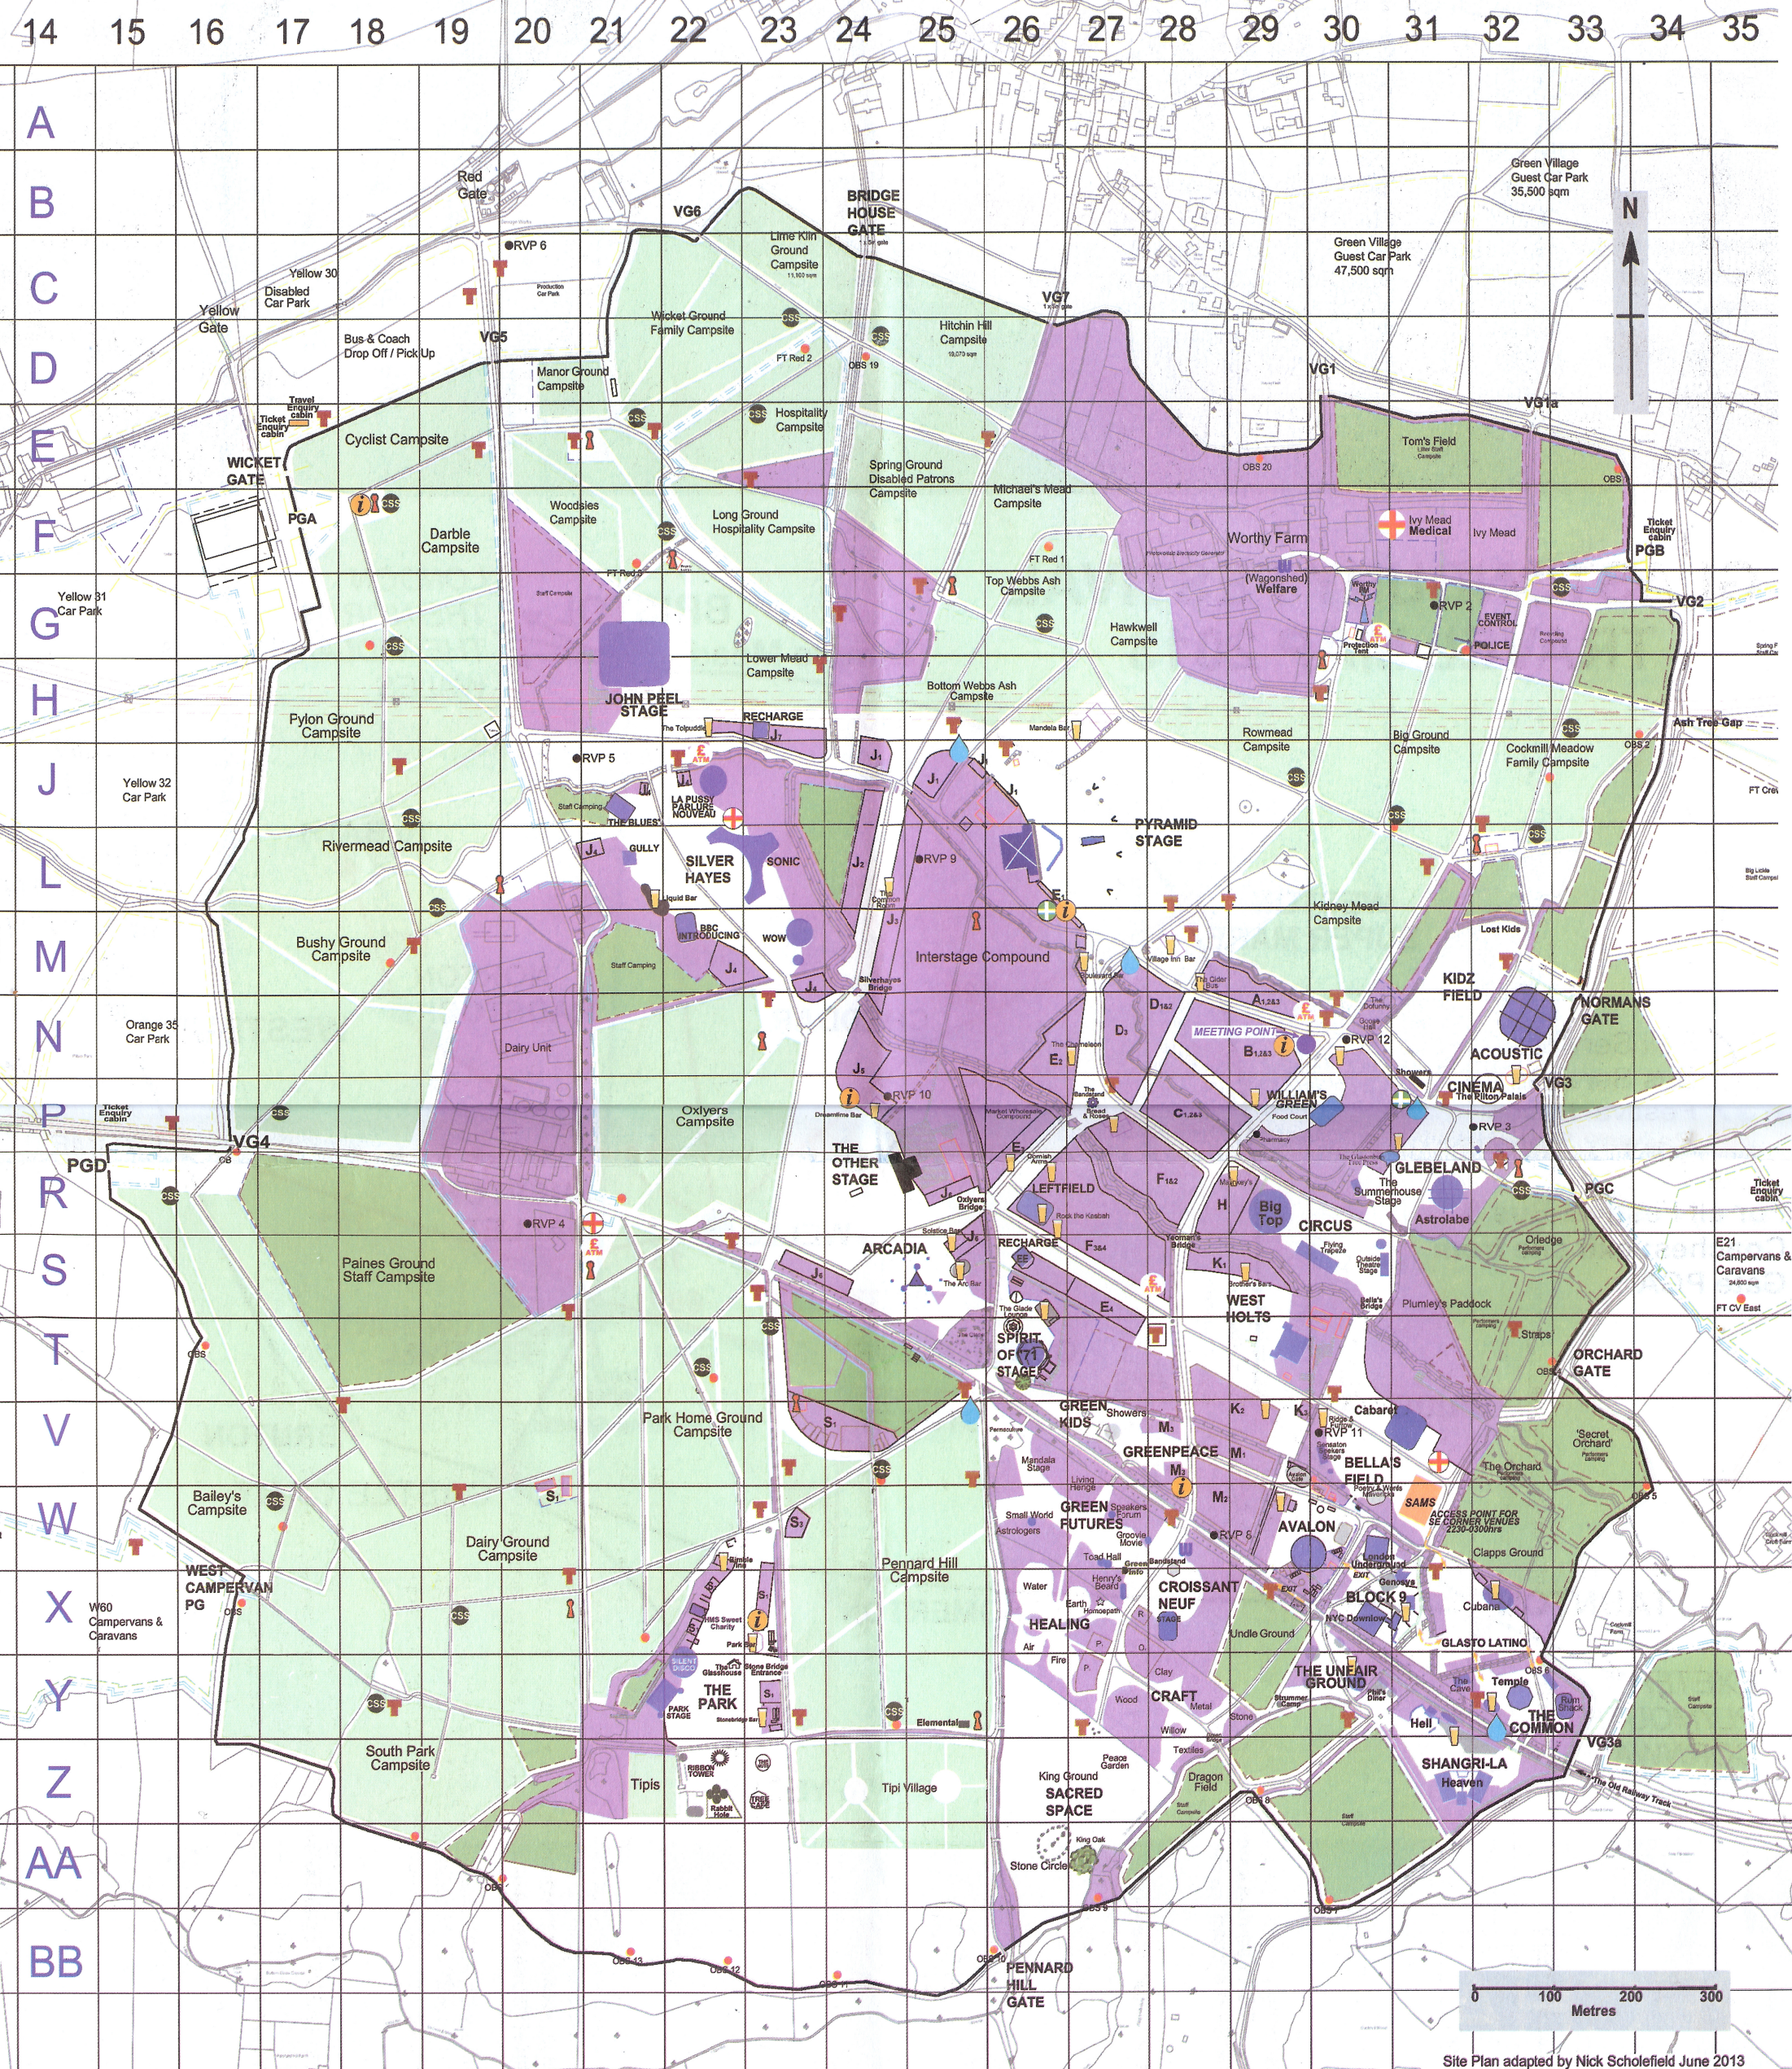

GLASTONBURY FESTIVAL 2013

Site Plan adapted by Nick Scholefield June 2013

14 15 16 17 18 19 20 21 22 23 24 25 26 27 28 29 30 31 32 33 34 35

Monitoring Location

KEY

Information	Bars
Welfare	ATM Cash Point
Minor Injury Unit	Water bottle refill
First Aid	Public Campsite
Property Lock up	Staff Campsite
Campsite Steward	No Public Access
Toilet	